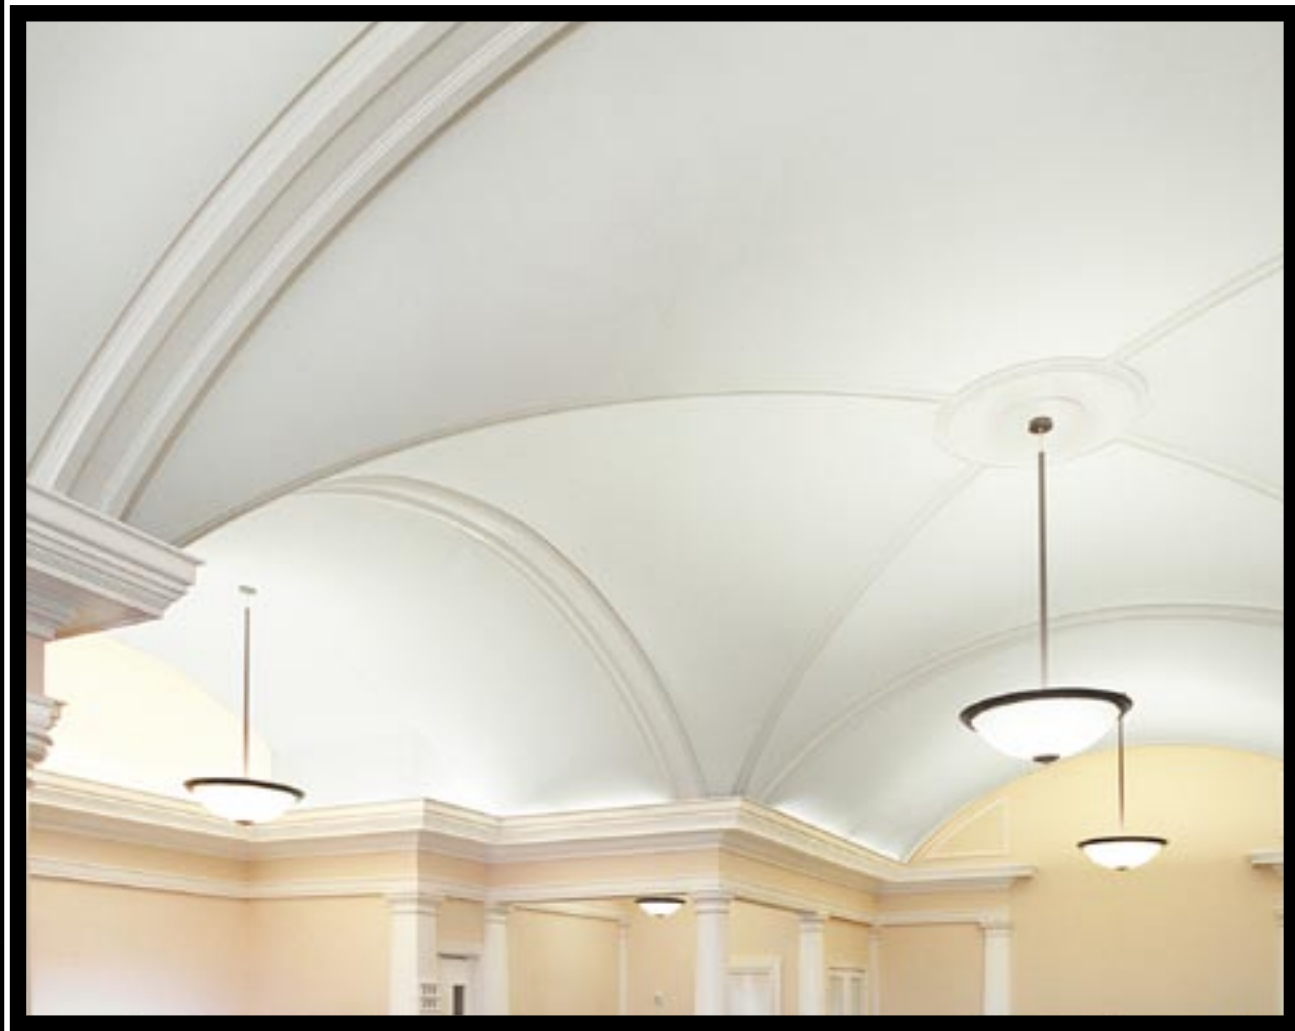

WhisperSpan[™]

by Whisper Walls[™]

Creative Acoustical Ceilings...

The WhisperSpan wide-span, fabric covered acoustical ceiling system resembles a lightly textured hard surface but it performs acoustically. Until now, the high cost of attractive acoustical ceilings limited most designs to an unsightly grid of acoustical tiles. Now, WhisperSpan offers the design professional an attractive and economical option with unparalleled design and performance flexibility. The unique 16' wide WhisperSpan textile can be installed on flat, angular, curved, barrel vaulted or domed ceilings as a monolithic panel up to 60' long. This system is site-built which allows each panel to precisely conform to field conditions encountered. Choose WhisperSpan for its beautiful tailored appearance, high performance acoustics and long term maintainability.

No Limits... Set Your Imagination Free.

Endless Possibilities...

WhisperSpan is so much more than simply a ceiling system. It is a designers tool that gives the creative professional an endless range of design options and possibilities. WhisperSpan provides the architect and designer with a means to accomplish their visual and performance objectives in a cost effective fashion. WhisperSpan interiors are light, clean and free from busy grid lines.

Greater Visual Impact...

WhisperSpan is used in a wide range of occupancies from concert halls to restaurants, from auditoriums to corporate interiors. It can either blend into the background or dramatically accent a space. Choose from three standard colors, Natural, Vienna Creme and Black or for greater visual impact print a large scale photograph, fine art or graphic image using our specialized high resolution image technology.

Standard WhisperSpan Colors

Natural

Vienna Creme

Black

Quality Installations Every Time...

As with all Whisper Walls projects, WhisperSpan is site-built by factory licensed and trained installation companies located throughout the world.